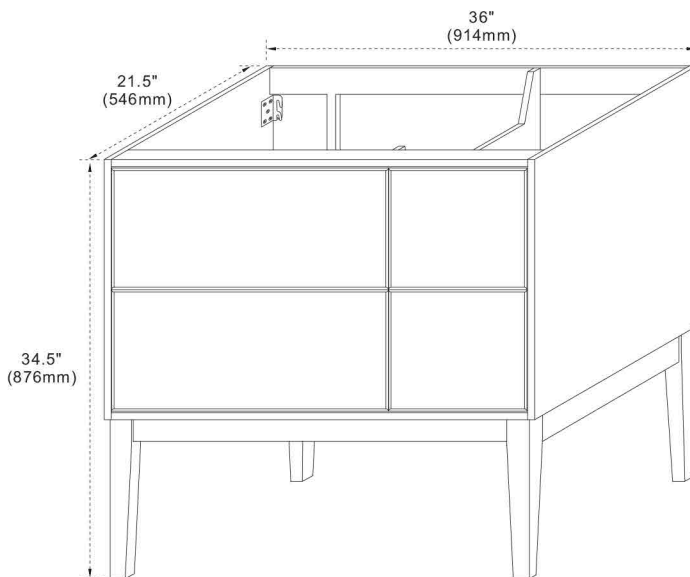

Model: 400500

FEATURES

1. Single 20" rectangular undermount sink cutout;
2. 8" wide spread faucet holes;
3. 4" height backsplash included;
4. Thickness laminated to 1.2"

TOP COLORS/FINISHES

WM - Natural White Carrara marble;
BG - Natural Black Galaxy Granite;
GY - Natural Grey Granite;
WE - White Engineer Quartz

FEATURES

1. Solid wood and Plywood;
2. One soft closing door;
3. One full extension soft closing drawer;
4. Dovetail construction drawer;
5. Adjustable Fan-shape interior shelf;
6. Detachable wooden base