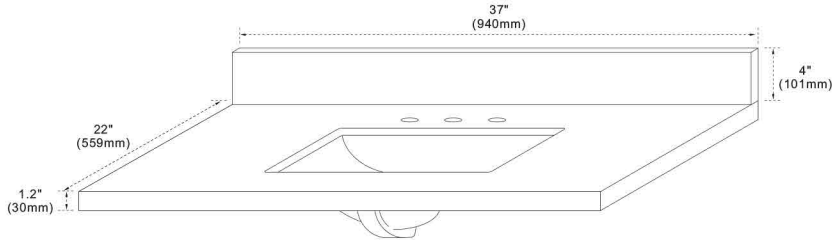

Model: 400500

FEATURES

1. Single 20" rectangular undermount sink cutout;
2. 8" wide spread faucet holes;
3. 4" height backsplash included;
4. Thickness laminated to 1.2"

TOP COLORS/FINISHES

WM - Natural White Carrara marble;
BG - Natural Black Galaxy Granite;
GY - Natural Grey Granite;
WE - White Engineer Quartz